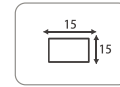

MULTI-VISION 49", 55"

By connecting multiple monitors and adopting a very narrow bezel width between the monitors, a seamless large screen image can be expressed.

Maximum 15 x 15 screen joins